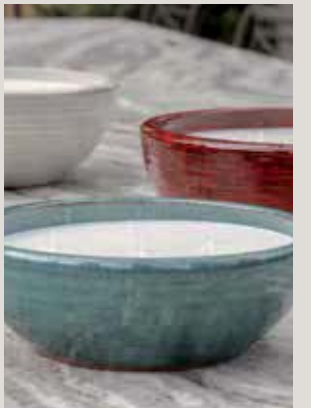

VERANDA

Make an unforgettable statement in your home decor with our new collection of handmade earthenware bowls filled with our signature soy wax blend and captivating fragrances. Paired with multiple cotton wicks, this collection will add ambient lighting to any room. Upcycle your Veranda candle into a decorative bowl when the soy wax runs out. Perfect for your next outdoor soirée!